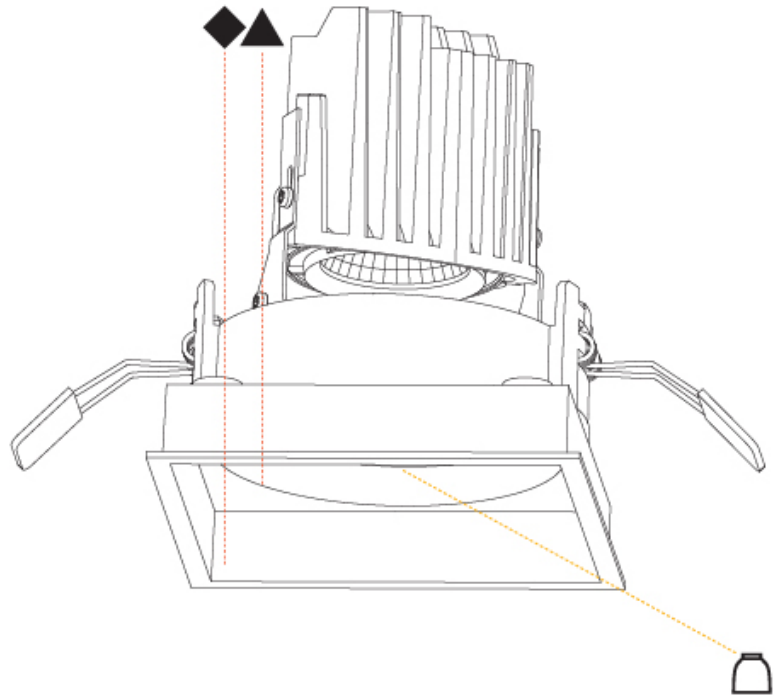

BIONIQ SQUARE DEEP RECESSED

A35368-

For Color / Finish Chart & Symbology see Appendix or product page downloadable area.

	27K	35K	30K	40K	°K
Color Temperature	2700K	3500K	3000K	4000K	
Reflector	20	40	60		
	20°	40°	60°		

ORDER-EXAMPLE:
L3XXXX- 02 02 30K 20
Black Black 3000K 20°