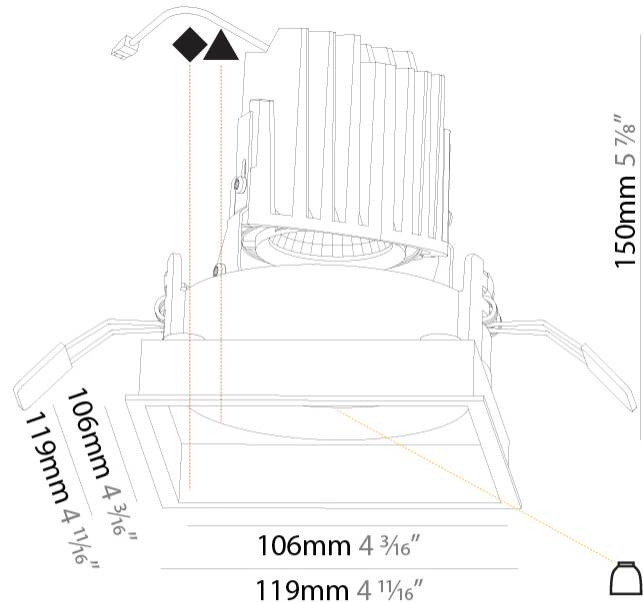

GENERAL

Series: Bioniq
Subseries: Bioniq Square Deep
Brand: Prolicht
Division: Architectural
Mounting Type: Recessed
Mounting Location: Ceiling
Subcategory: Downlight

PHYSICAL

Shape: Square
Length (mm): 119
Length (in): 4 ¹¹/₁₆
Width (mm): 119
Width (in): 4 ¹¹/₁₆
Depth (mm): 150
Depth (in): 5 ⁷/₈
Ceiling Thickness (mm): 10 / 12.5 / 15
Ceiling Thickness (in): 3/8 or 1/2 or 9/16
Min. Recessing Depth (mm): 170
Min. Recessing Depth (in): 6 ¹¹/₁₆
Light Distribution: Downlight
Weight (kg): 0.626
Weight (lbs): 1.38
Fixture Finish: SSR / BKV / CWI / CRY / HAB / UFT / ITA / RUA / FTG / MYG / LOD / PUS / FRO / FUP / KIA / POP / BLS / SPG / MEY / GOH / GUM / CHC / COM / ABZ / JAG / OBR / MOS / ROR
Fixture Material: Aluminum Die Cast
Cut-out Measurements: 114mm / 4 1/2" x 114mm / 4 1/2"

ELECTRICAL

Lamp Type: LED (Zhaga Standard)
Input Wattage (W): 16.5
Total Output Wattage (W): 14
Dimming: Tri-Mode (Non-Dimming and Phase Dimming (120Vac only) and 0-10V Dimming)
Driver Included: No
Driver Location: Recessed Housing
Driver Type: Constant Current - Universal
Driver Class: Class 2
Input Voltage (V): 120 - 277
Constant Current (MA): 500

LED

Number of LEDs: 1
Color Temperature (°K): 2700 / 3000 / 3500 / 4000
Max. Delivered Lumen (lm): 940 / 980 / 1029 / 1050
Nominal Lumen (lm): 1386 / 1438 / 1511 / 1542
CRI: >90 CRI

OPTICAL

Reflector: 20 / 40 / 60

RATINGS AND CERTIFICATIONS

Certified By: Certified for North American Standards
IP rating: IP20